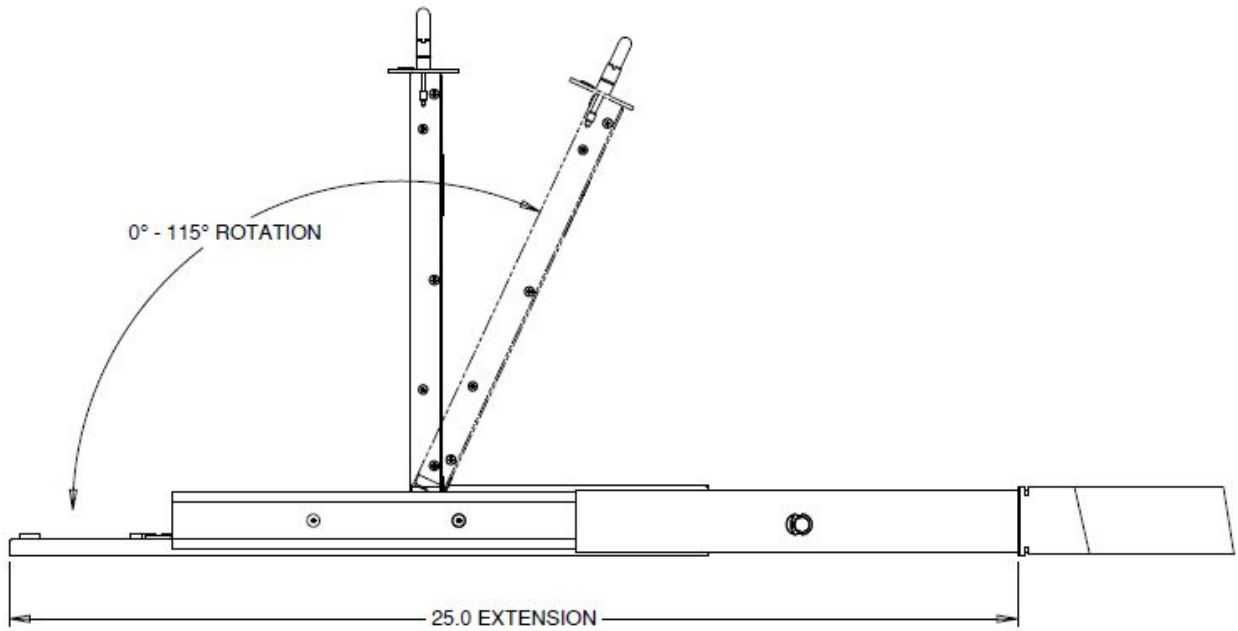

Options

- DC power input
- High Brightness – 1000 nits
- MIL Type Connector
- Resistive Touchscreen

HDMI DP VGA

IEC 320

Part No.	RM-F117G	
Direct no. of Computers	1	
KVM Connectors		
Size	17.3"	
Backlight	LED	
Resolution	1920 X 1080	
LCD	Max.color	16.7M
	Luminance	400cd/m2
	View Angel (H/V)	160 / 140
	Contrast Ratio	600 : 1
USB HUB		
Touch Screen	YES - optional touchscreen	
KB/Mouse Emulation	USB 1.1	
Audio	NO Audio	
Rack Mounting Range	17.5" to 30" (front rails to rear rail)	
Power	100-240V AC 50/60Hz via IEC	
Environment (MIL-STD-810G)	Operation temp: -0 to 70°C (MIL-STD-810, Method 501.5 & 502.5)	
	Storage temp: -20 to 70°C(MIL-STD-810, Method 501.5 & 502.5)	
	Humidity: 5% - 95%, non-condensing (MIL-STD-810, Method 507.5)	
	Shock/Vibration: Procedure VI - 50G acceleration (11ms duration) – MIL-STD-810, Method 516.6 Altitude: 10,000 ft Operational, 30,000 Storage (MIL-STD-810, Method 500.5)	
Physical Dimensions / Net Weights	19" x 1.72"x 17.5" (WxHxD) / 26 lbs	
Packing Dimensions / Gross weights	28.3" x 6.3"x 24" (WxHxD) /33.2lbs	
Accessory		
1.8 meter Power Cord with lock connector, 1.8 meter VGA Cable , 1.8 meter HDMI Cable, 1.8 meter DP Cable		

Part# RM-F117G

Proudly crafted
in the USA

SYSTEM SPECIFICATIONS

Display Size	17.3"
Resolution	1920 x 1080
Number of Colors	16.7 Million
Luminance	400 nits
Contrast (maximum)	600
Video Input	VGA, HDMI, DisplayPort
Viewing Angle (Horizontal/Vertical)	±80°/+60°, -80°
Operating Temperature	0° to 70°C
Unit Depth	17.50"
Input Voltage	90–264 Vac
Power Consumption (max.)	30 W
Approvals	RoHS

KEYBOARD SPECIFICATIONS

Keys	104, Black Silicone with White & Blue Legends
Keypad	12, Numeric/Function, Black Silicone with White & Blue Legends
Pointing Device	Touch Pad, 63 x 47 mm
Interface	USB 1.1
Environmental Sealing	IP68
Approvals	CE, FCC, RoHS