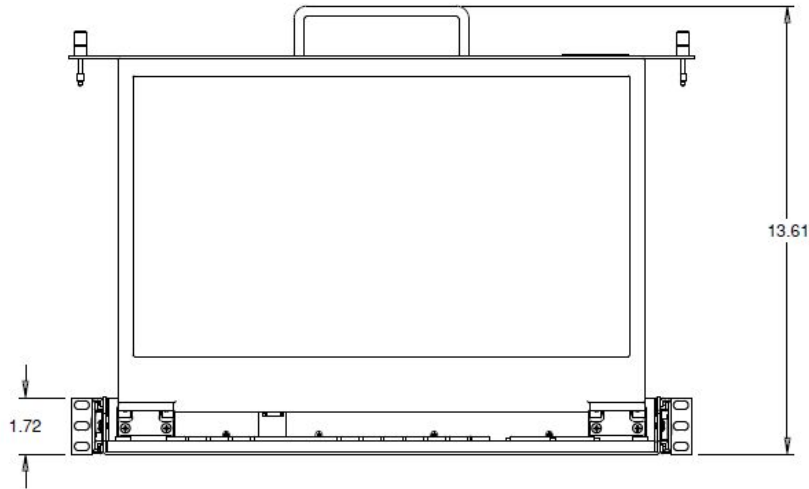

Options

- DC power input
- High Brightness – 1000 nits
- MIL Type Connector
- Resistive Touchscreen

HDMI DP VGA

IEC 320

Part No.	RM-F117G	
Direct no. of Computers	1	
KVM Connectors		
Size	17.3"	
Backlight	LED	
Resolution	1920 X 1080	
LCD	Max.color	16.7M
	Luminance	400cd/m2
	View Angel (H/V)	160 / 140
	Contrast Ratio	600 : 1
USB HUB		
Touch Screen	YES - optional touchscreen	
KB/Mouse Emulation	USB 1.1	
Audio	NO Audio	
Rack Mounting Range	17.5" to 30" (front rails to rear rail)	
Power	100-240V AC 50/60Hz via IEC	
Environment (MIL-STD-810G)	Operation temp: -0 to 70°C (MIL-STD-810, Method 501.5 & 502.5)	
	Storage temp: -20 to 70°C(MIL-STD-810, Method 501.5 & 502.5)	
	Humidity: 5% - 95%, non-condensing (MIL-STD-810, Method 507.5)	
	Shock/Vibration: Procedure VI - 50G acceleration (11ms duration) – MIL-STD-810, Method 516.6 Altitude: 10,000 ft Operational, 30,000 Storage (MIL-STD-810, Method 500.5)	
Physical Dimensions / Net Weights	19" x 1.72"x 17.5" (WxHxD) / 26 lbs	
Packing Dimensions / Gross weights	28.3" x 6.3"x 24" (WxHxD) /33.2lbs	
Accessory		
1.8 meter Power Cord with lock connector, 1.8 meter VGA Cable , 1.8 meter HDMI Cable, 1.8 meter DP Cable		

Part# RM-F117G

Proudly crafted
in the USA

SYSTEM SPECIFICATIONS

Display Size	17.3"
Resolution	1920 x 1080
Number of Colors	16.7 Million
Luminance	400 nits
Contrast (maximum)	600
Video Input	VGA, HDMI, DisplayPort
Viewing Angle (Horizontal/Vertical)	±80°/+60°, -80°
Operating Temperature	0° to 70°C
Unit Depth	17.50"
Input Voltage	90–264 Vac
Power Consumption (max.)	30 W
Approvals	RoHS

KEYBOARD SPECIFICATIONS

Keys	104, Black Silicone with White & Blue Legends
Keypad	12, Numeric/Function, Black Silicone with White & Blue Legends
Pointing Device	Touch Pad, 63 x 47 mm
Interface	USB 1.1
Environmental Sealing	IP68
Approvals	CE, FCC, RoHS