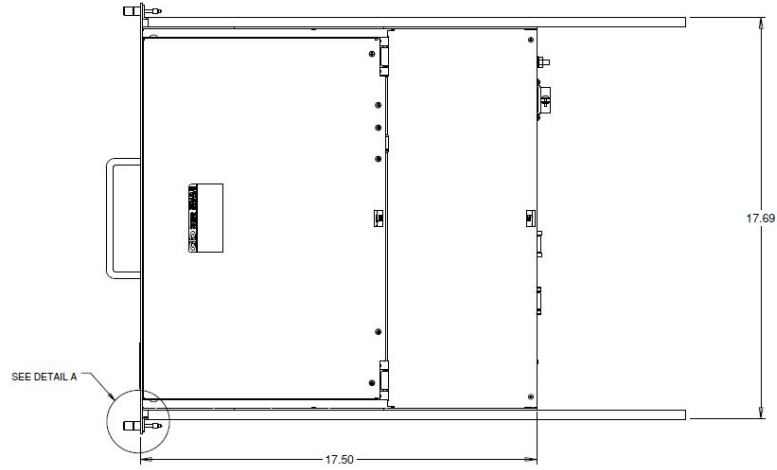

Options

- DC power input
- High Brightness – 1000 nits
- MIL Type Connector
- Resistive Touchscreen

HDMI DP VGA

IEC 320

Part No.	RM-F117G	
Direct no. of Computers	1	
KVM Connectors		
Size	17.3"	
Backlight	LED	
Resolution	1920 X 1080	
LCD	Max.color	16.7M
	Luminance	400cd/m2
	View Angel (H/V)	160 / 140
	Contrast Ratio	600 : 1
USB HUB		
Touch Screen	YES - optional touchscreen	
KB/Mouse Emulation	USB 1.1	
Audio	NO Audio	
Rack Mounting Range	17.5" to 30" (front rails to rear rail)	
Power	100-240V AC 50/60Hz via IEC	
Environment (MIL-STD-810G)	Operation temp: -0 to 70°C (MIL-STD-810, Method 501.5 & 502.5)	
	Storage temp: -20 to 70°C(MIL-STD-810, Method 501.5 & 502.5)	
	Humidity: 5% - 95%, non-condensing (MIL-STD-810, Method 507.5)	
	Shock/Vibration: Procedure VI - 50G acceleration (11ms duration) – MIL-STD-810, Method 516.6 Altitude: 10,000 ft Operational, 30,000 Storage (MIL-STD-810, Method 500.5)	
Physical Dimensions / Net Weights	19" x 1.72"x 17.5" (WxHxD) / 26 lbs	
Packing Dimensions / Gross weights	28.3" x 6.3"x 24" (WxHxD) /33.2lbs	
Accessory		
1.8 meter Power Cord with lock connector, 1.8 meter VGA Cable , 1.8 meter HDMI Cable, 1.8 meter DP Cable		

Part# RM-F117G

Proudly crafted
in the USA

SYSTEM SPECIFICATIONS

Display Size	17.3"
Resolution	1920 x 1080
Number of Colors	16.7 Million
Luminance	400 nits
Contrast (maximum)	600
Video Input	VGA, HDMI, DisplayPort
Viewing Angle (Horizontal/Vertical)	±80°/+60°, -80°
Operating Temperature	0° to 70°C
Unit Depth	17.50"
Input Voltage	90–264 Vac
Power Consumption (max.)	30 W
Approvals	RoHS

KEYBOARD SPECIFICATIONS

Keys	104, Black Silicone with White & Blue Legends
Keypad	12, Numeric/Function, Black Silicone with White & Blue Legends
Pointing Device	Touch Pad, 63 x 47 mm
Interface	USB 1.1
Environmental Sealing	IP68
Approvals	CE, FCC, RoHS