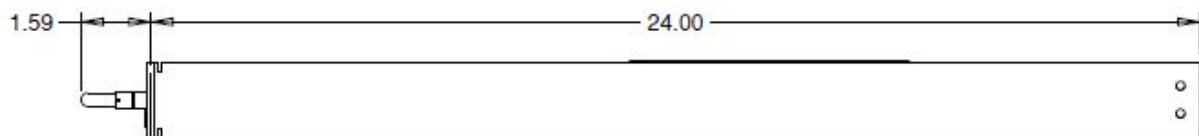

Options

- DC power input
- High Brightness – 1000 nits
- MIL Type Connector
- Resistive Touchscreen

HDMI DP VGA

IEC 320

Part No.	RM-F117G	
Direct no. of Computers	1	
KVM Connectors		
Size	17.3"	
Backlight	LED	
Resolution	1920 X 1080	
LCD	Max.color	16.7M
	Luminance	400cd/m2
	View Angel (H/V)	160 / 140
	Contrast Ratio	600 : 1
USB HUB		
Touch Screen	YES - optional touchscreen	
KB/Mouse Emulation	USB 1.1	
Audio	NO Audio	
Rack Mounting Range	17.5" to 30" (front rails to rear rail)	
Power	100-240V AC 50/60Hz via IEC	
Environment (MIL-STD-810G)	Operation temp: -0 to 70°C (MIL-STD-810, Method 501.5 & 502.5)	
	Storage temp: -20 to 70°C(MIL-STD-810, Method 501.5 & 502.5)	
	Humidity: 5% - 95%, non-condensing (MIL-STD-810, Method 507.5)	
	Shock/Vibration: Procedure VI - 50G acceleration (11ms duration) – MIL-STD-810, Method 516.6 Altitude: 10,000 ft Operational, 30,000 Storage (MIL-STD-810, Method 500.5)	
Physical Dimensions / Net Weights	19" x 1.72"x 17.5" (WxHxD) / 26 lbs	
Packing Dimensions / Gross weights	28.3" x 6.3"x 24" (WxHxD) /33.2lbs	
Accessory		
1.8 meter Power Cord with lock connector, 1.8 meter VGA Cable , 1.8 meter HDMI Cable, 1.8 meter DP Cable		

Part# RM-F117G

Proudly crafted
in the USA

SYSTEM SPECIFICATIONS

Display Size	17.3"
Resolution	1920 x 1080
Number of Colors	16.7 Million
Luminance	400 nits
Contrast (maximum)	600
Video Input	VGA, HDMI, DisplayPort
Viewing Angle (Horizontal/Vertical)	±80°/+60°, -80°
Operating Temperature	0° to 70°C
Unit Depth	17.50"
Input Voltage	90–264 Vac
Power Consumption (max.)	30 W
Approvals	RoHS

KEYBOARD SPECIFICATIONS

Keys	104, Black Silicone with White & Blue Legends
Keypad	12, Numeric/Function, Black Silicone with White & Blue Legends
Pointing Device	Touch Pad, 63 x 47 mm
Interface	USB 1.1
Environmental Sealing	IP68
Approvals	CE, FCC, RoHS