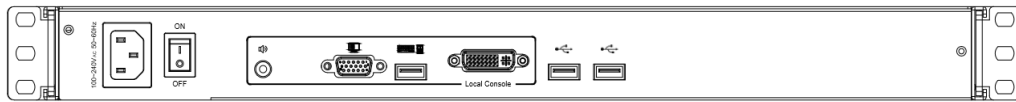

Rear of RM-24A-R