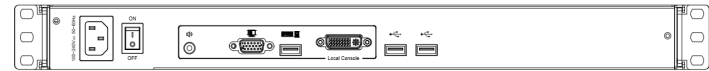

### Features

- 1U 23.8 inch widescreen LCD Console Drawer
- Screen Pivot with DVI & VGA Port
- 1920 x 1200 WUXGA Ultra high resolution
- Support FHD with 1080p resolution.
- Front 1xUSB, Rear 2xUSB 2.0 Type A, Sharing USB peripheral Device for computer (ex, flash disk, hard driver, KB/Mouse)
- 104-key keyboard with touch pad mouse.
- USB 2.0 Keyboard & Mouse
- Self-locking and auto release rails for convenience.
- Built in 2x 2 watts speakers

### Option

- Composite Video input
- HDMI or Display Port input
- 3G / HD / SD –SDI Broadcast grade input
- 48V, 24V or 12V DC Power

Rear of RM-24A-R

Part No.		
No. of ports		1
KVM Connectors		DVI-D , VGA , USB
LCD	Size	23.8 inch FULL HD display
	Backlight	LED
	Resolution	1920*1080 ( support resolution up to 1920*1200 )
	Max.color	16.7M
	Luminance	250 cd/m2
	View Angel (H/V)	178 / 178
	Contrast Ratio	1000 : 1
Port Selection		N/A
USB HUB		Yes , Front x1 & Rear x 2 USB 2.0 Type A for USB Peripheral Device
Audio		1 x 3.5mm Audio jack
KB/Mouse Emulation		USB 2.0
Rack Depth ( rack cabinet front rails to rear rails )		600mm to 1200mm
Power		100-240V AC 50/60Hz via IEC Type power cord
Environment		Operation temp: 0 to 50 °C Storage temp: -20 to 60 °C Humidity: 10% - 90%, non-condensing Shock: 10G acceleration ( 11ms duration) Vibration: 17 to 500Hz 1G PTP
Physical Dimensions ( W x H x D ) / Net Weights ( KGs )		448x44x690mm / 18 KGs
Packing Dimensions ( W x H x D ) / Gross weights ( KGs )		580x190x840mm / 22 KGs
Accessory		
KVM-2401WPD-M5		1.8meter IEC Type Power Cord x1 , 1.8meter DVI Cable x1 , 1.8meter VGA Cable x1 , 1.8meter USB Cable x1 ,1.8meter Audio Cable x1